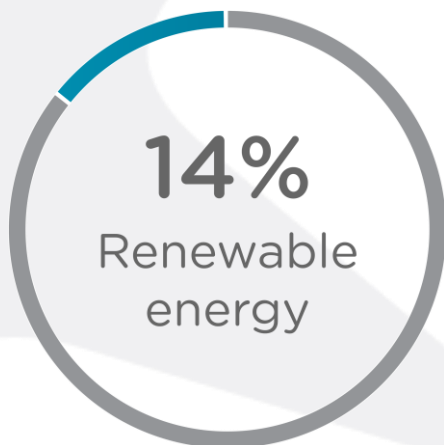

### ENERGY

This certificate certifies that

Brookfield Commercial  
Operations Pty Limited

Achieved 5.5 - star NABERS Energy Base  
Building Rating for

Bishops See, 235 St Georges  
Terrace, PERTH, WA 6000